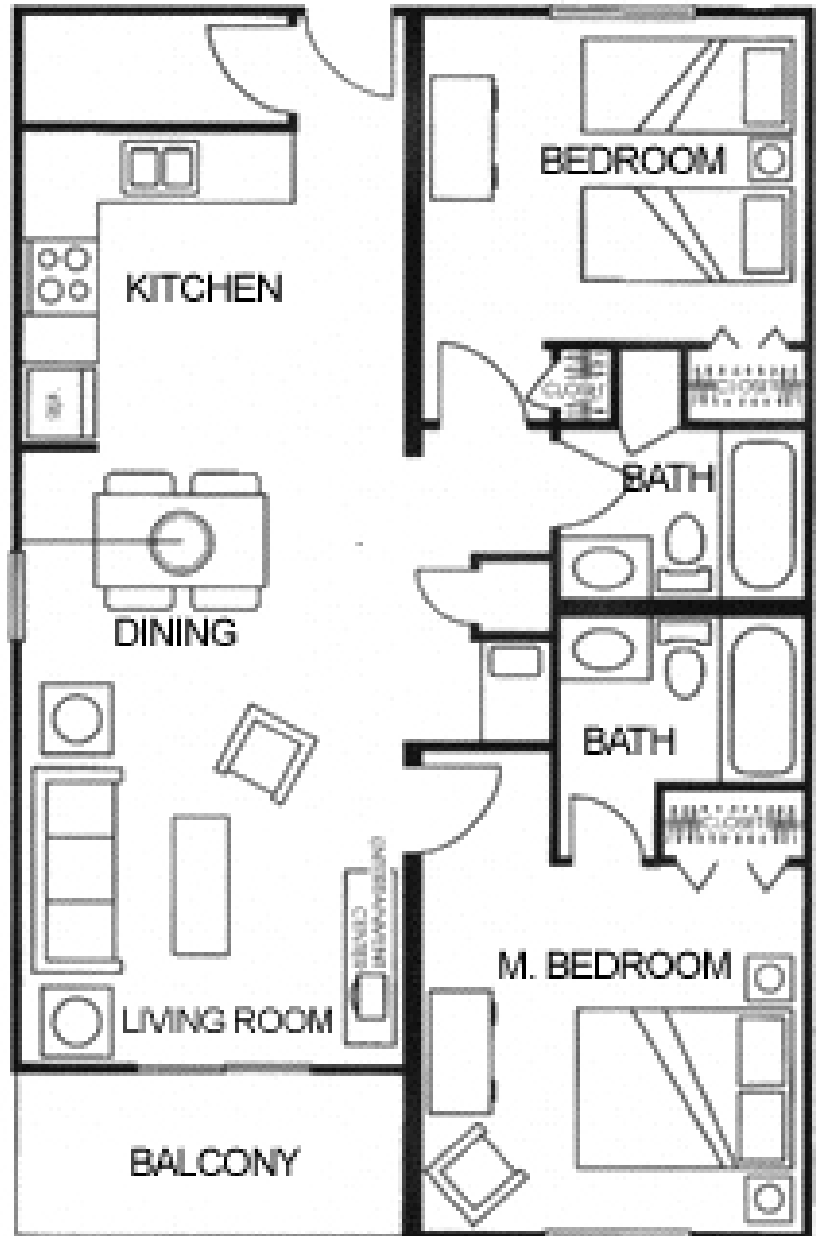

HILTON HEAD ISLAND BEACH & TENNIS RESORT

Tennis Villas

Our Tennis Villas are ideal for families up to six people. The master bedroom features a king or queen bed, while the guest room offers two twin beds. There's also a queen sleeper sofa in the living area. Nestled in the lush palm trees by the tennis courts, the Tennis Villas are just steps from the playground, pool, and sparkling beach. There are two full-size bathrooms, a full-size kitchen, and every room has a TV with DVD and/or VCR.

**For more information, call
1.800.475.2631 or visit our
website at hhibeachandtennis.com**

Hilton Head Beach and Tennis Resort | 40 Folly Field Road | Hilton Head Island, SC 29928 | Toll-Free: 1.800.475.2631 | Fax: 843.842.3323

DRAWING NOT TO SCALE: All measurements shown are approximate and not necessarily to scale. Location, size, and construction of doors, windows, walls, fireplaces, and any other items depicted may vary depending on elevation preference or choice of options and are subject to change without notice due to normal construction tolerances. The room size may vary slightly.