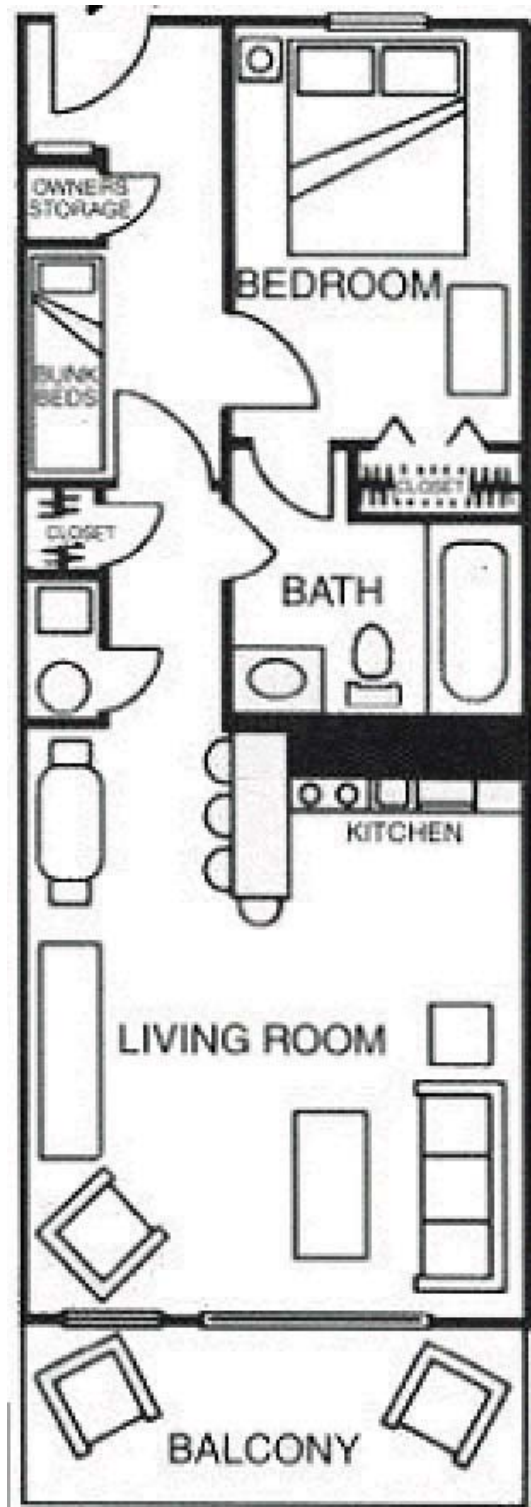

HILTON HEAD ISLAND BEACH & TENNIS RESORT

Oceanfront Villas A, B, C

Our Ocean Villas are just past the primary dune and feature an extraordinary view of the ocean. The master bedroom is furnished with a king- or queen-size bed. The living room has a comfortable seating area and features a queen sleeper sofa. There's also a refrigerator, microwave, coffee maker, and cable TV with DVD and/or VCR to make you feel right at home. And you can enjoy the breathtaking view from your private balcony or take a short walk to the beach.

**For more information, call
1.800.475.2631 or visit our
website at hhibeachandtennis.com**

Hilton Head Beach and Tennis Resort | 40 Folly Field Road | Hilton Head Island, SC 29928 | Toll-Free: 1.800.475.2631 | Fax: 843.842.3323

DRAWING NOT TO SCALE: All measurements shown are approximate and not necessarily to scale. Location, size, and construction of doors, windows, walls, fireplaces, and any other items depicted may vary depending on elevation preference or choice of options and are subject to change without notice due to normal construction tolerances. The room size may vary slightly.