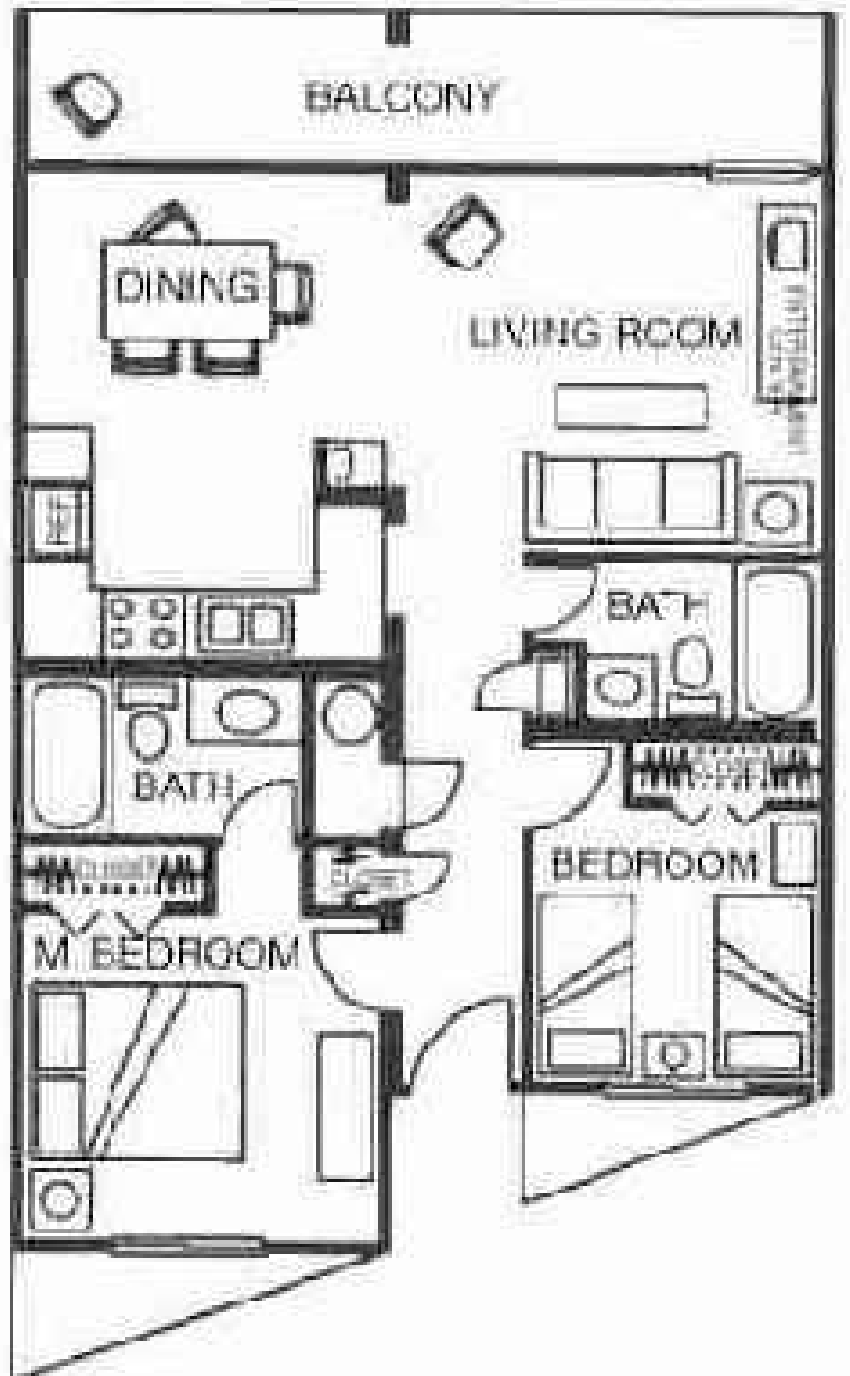

**HILTON HEAD ISLAND
BEACH & TENNIS RESORT**

Admiral's Row

Our Admiral's Row Villas offer extraordinary views of the Atlantic Ocean from your private balcony and white sandy beaches only a few feet from your doorstep. The master bedroom offers a king- or queen-size bed. The guest bedroom features two twin beds. There's even a roomy seating area with a sleeper sofa that may sleep up to two more guests. The full-size, fully-equipped kitchen, dining area, and cable TV with DVD and/or VCR are sure to make you feel right at home.

**For more information, call
1.800.475.2631 or visit our
website at hhibeachandtennis.com**

Hilton Head Beach and Tennis Resort | 40 Folly Field Road | Hilton Head Island, SC 29928 | Toll-Free: 1.800.475.2631 | Fax: 843.842.3323

DRAWING NOT TO SCALE: All measurements shown are approximate and not necessarily to scale. Location, size, and construction of doors, windows, walls, fireplaces, and any other items depicted may vary depending on elevation preference or choice of options and are subject to change without notice due to normal construction tolerances. The room size may vary slightly.